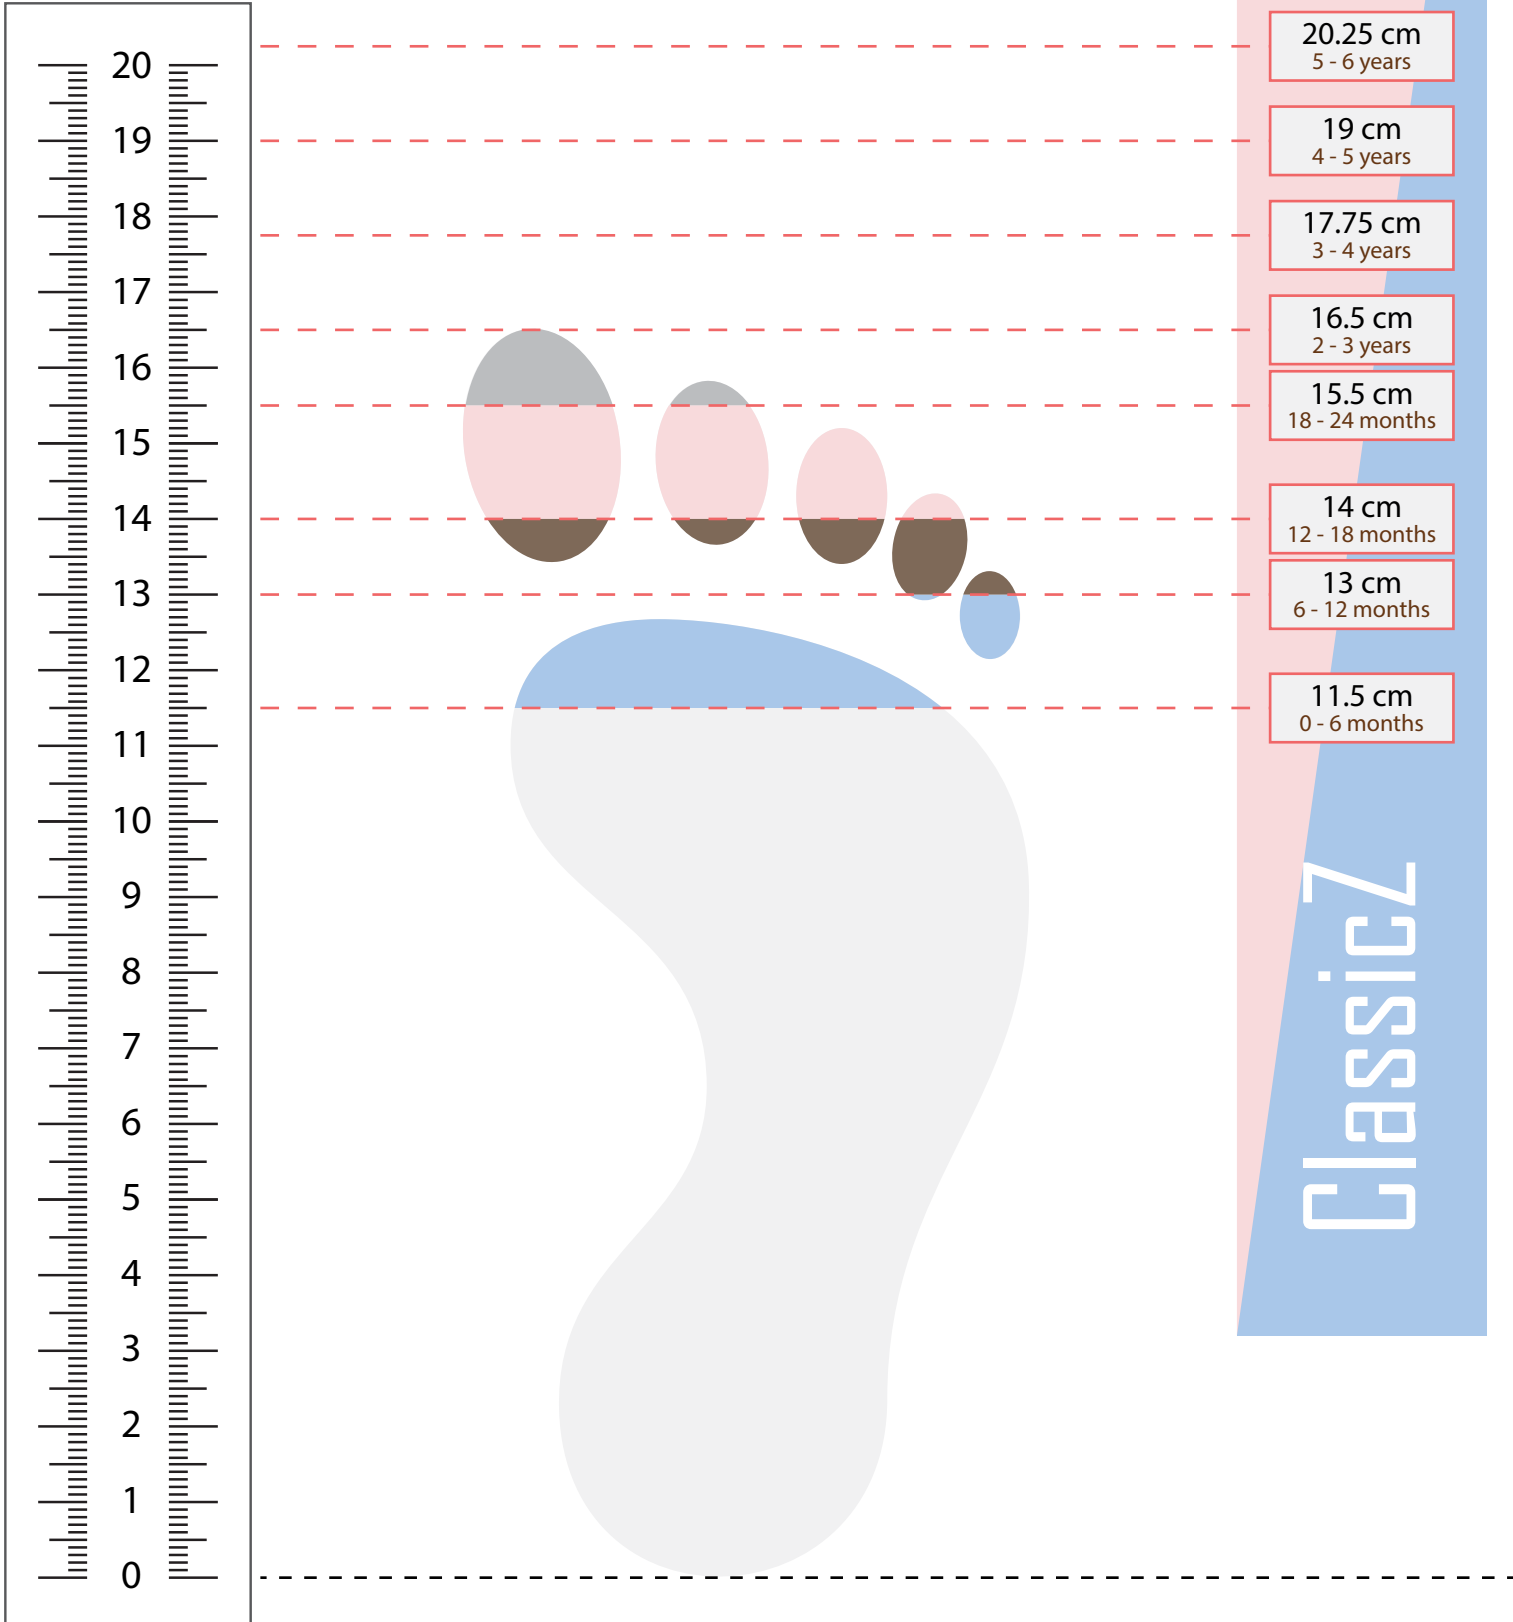

# Sizing Chart

ClassicZ

To check if the print chart is properly printed, please verify the scale above with a graduated ruler. It must have exactly 15 cm.